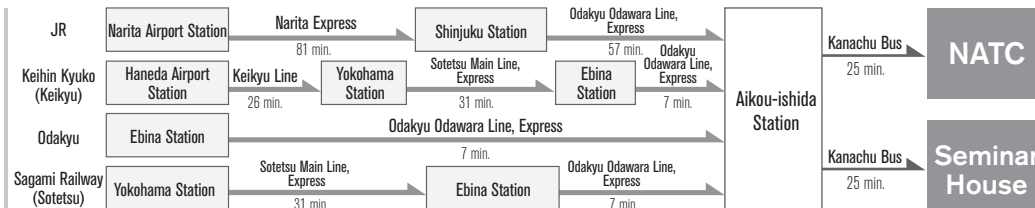

### Map location of Aikou-ishida Station bus stop: Kanachu bus to NATC

### Vicinity of NATC (Advanced Technology Center)

© 2011 NISSAN MOTOR CO.,LTD. All Rights Reserved Nissan General

By Train  
By Bus

#### A When using Kanachu Bus

From No. 4 of Kanachu Bus Terminal, north exit of Aikou-Ishida station of the Odakyu Line  
 If you get on Morinosato of Route I (愛) 17 or Nissan Senshin Gijutsu Kaihatsu Center of Route I (愛) 19 or 21, please alight at the Nissan Senshin Gijutsu Kaihatsu Center, the bus stop at the entrance (Takes 25 minutes)  
 If you get on Shoin Daigaku of Route I (愛) 18, please alight at Tsuushin Kenkyu-jo Mae (Takes 25 minutes).  
 It takes 5 minutes on foot to the NATC, and 10 minutes on foot to Seminar House.