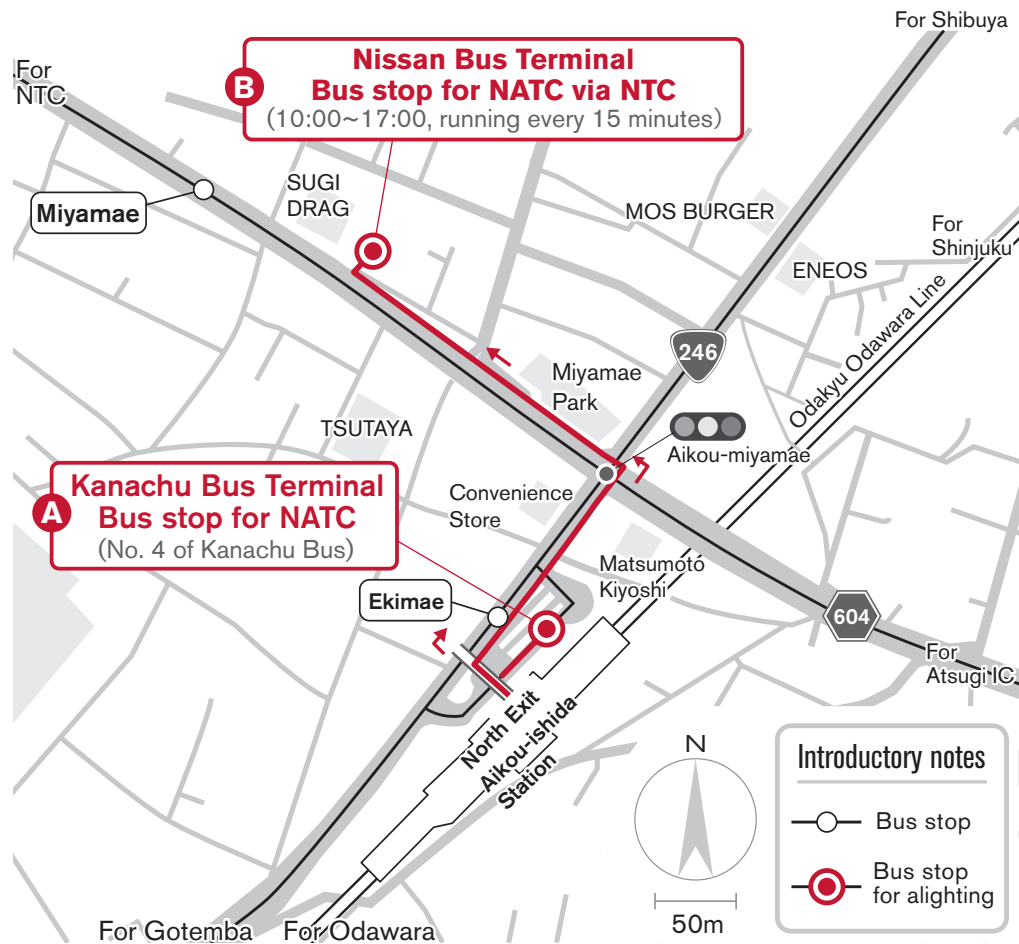

[NATC] 1-1, Morinosato-aoyama, Atsugi-shi, Kanagawa 243-0123 Phone 046-290-0823 (Main number) [Seminar House] 9-1, Morinosato-aoyama, Atsugi-shi, Kanagawa 243-0123 Phone 046-282-6060 (Training room)

### Map location of Aikou-ishida Station bus stop: Kanachu bus to NATC

#### A When using Kanachu Bus

From No. 4 of Kanachu Bus Terminal, north exit of Aikou-Ishida station of the Odakyu Line  
 If you get on Morinosato of Route I (愛) 17 or Nissan Senshin Gijutsu Kaihatsu Center of Route I (愛) 19 or 21, please alight at the Nissan Senshin Gijutsu Kaihatsu Center, the bus stop at the entrance (Takes 25 minutes)  
 If you get on Shoin Daigaku of Route I (愛) 18, please alight at Tsuushin Kenkyu-jo Mae (Takes 25 minutes).  
 It takes 5 minutes on foot to the NATC, and 10 minutes on foot to Seminar House.

#### B When using the Nissan Bus

Get on Senshin Gijutsu Kaihatsu Center (via Technical Center) of Route 9 from the Nissan bus Terminal and alight at the Nissan Senshin Gijutsu Kaihatsu Center, the bus stop at the entrance (Takes 30 minutes).