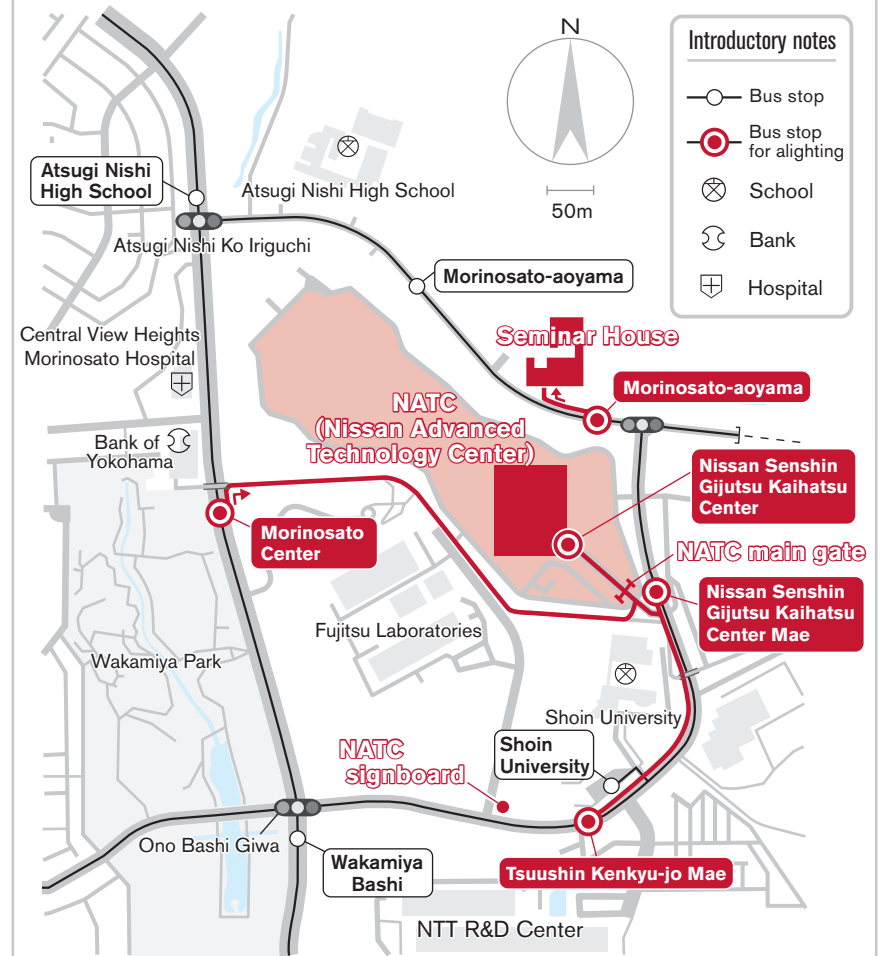

Vicinity of NATC (Advanced Technology Center)

© 2011 NISSAN MOTOR CO.,LTD. All Rights Reserved Nissan General

By Train
By Bus